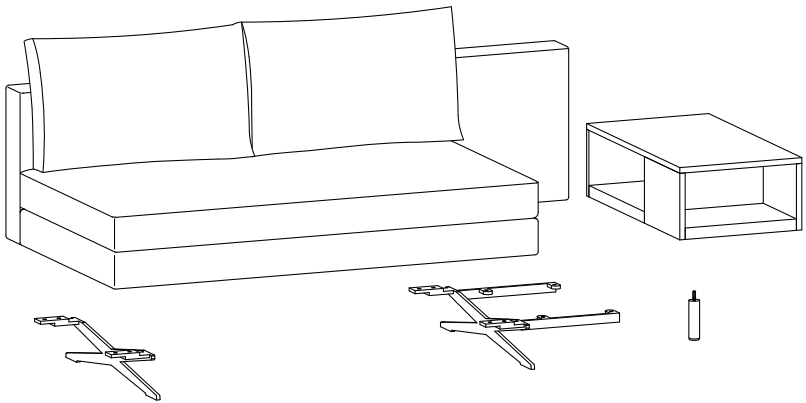

WAKE

Installation Instruction

CAMERICH

M8X30mm

4X

M8X45mm

8X

D35X125mm

1X

M5

C07D0231.

D35X125mm

1X

CAMERICHfurniture

camerich_official