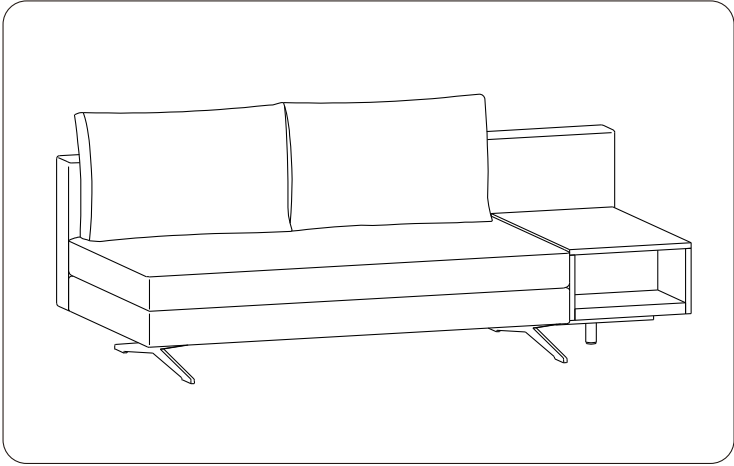

WAKE

Installation Instruction

CAMERICH

M8X30mm

4X

M8X45mm

8X

D35X125mm

1X

M5

C07D0231.

D35X125mm

1X

CAMERICHfurniture

camerich_official