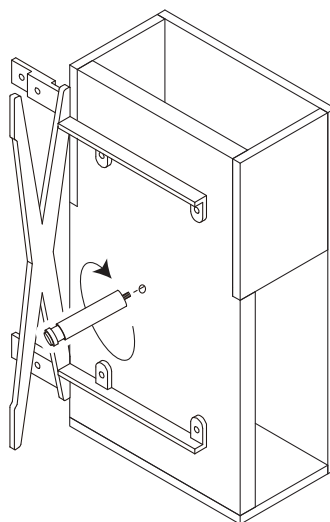

WAKE

Installation Instruction

CAMERICH

M8X30mm

4X

M8X45mm

8X

D35X125mm

1X

M5

C07D0231.

D35X125mm

1X

CAMERICHfurniture

camerich_official