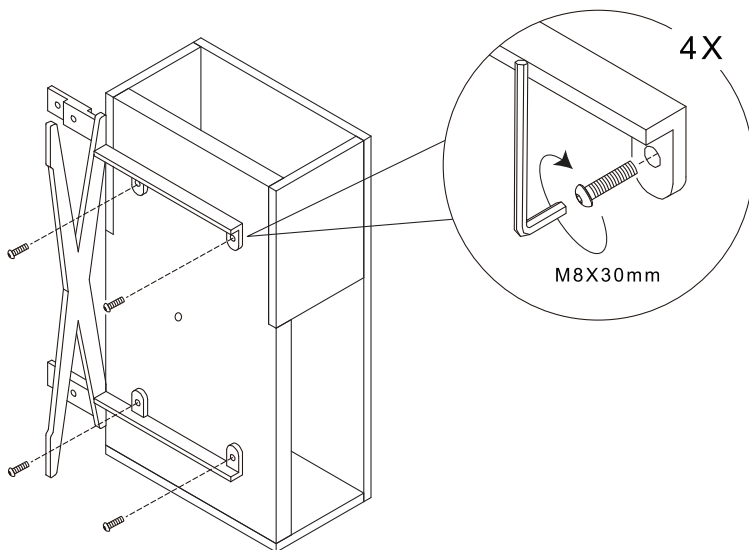

WAKE

Installation Instruction

CAMERICH

M8X30mm

4X

M8X45mm

8X

D35X125mm

1X

M5

C07D0231.

D35X125mm

1X

CAMERICHfurniture

camerich_official