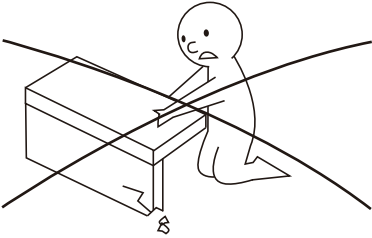

WAKE

Installation Instruction

CAMERICH

M8X30mm

4X

M8X45mm

8X

D35X125mm

1X

M5

C07D0231.

D35X125mm

1X

CAMERICHfurniture

camerich_official