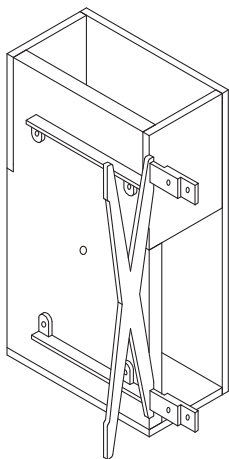

WAKE

Installation Instruction

CAMERICH

M8X30mm

4X

M8X45mm

8X

D35X125mm

1X

M5

C07D0231.

D35X125mm

1X

CAMERICHfurniture

camerich_official