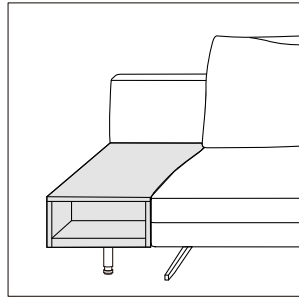

WAKE

Installation Instruction

CAMERICH

M8X30mm

4X

M8X45mm

8X

D35X125mm

1X

M5

C07D0231.

D35X125mm

1X

CAMERICHfurniture

camerich_official