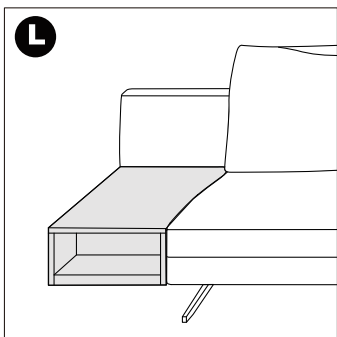

WAKE

Installation Instruction

CAMERICH

M8X30mm

4X

M8X45mm

8X

D35X125mm

1X

M5

C07D0231.

D35X125mm

1X

CAMERICHfurniture

camerich_official