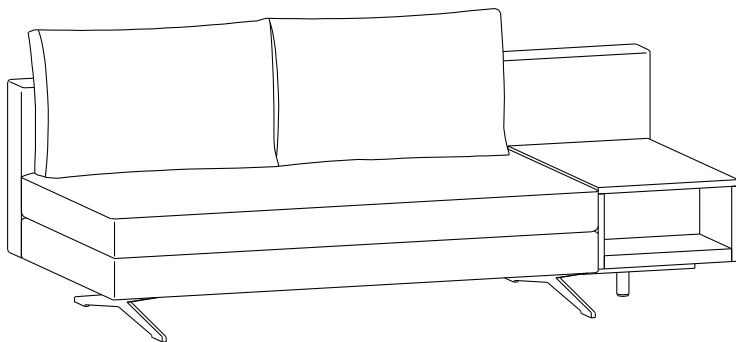

WAKE

Installation Instruction

CAMERICH

M8X30mm

4X

M8X45mm

8X

D35X125mm

1X

M5

C07D0231.

D35X125mm

1X

CAMERICHfurniture

camerich_official