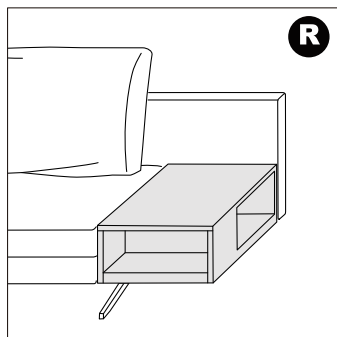

WAKE

Installation Instruction

CAMERICH

M8X30mm

4X

M8X45mm

8X

D35X125mm

1X

M5

C07D0231.

D35X125mm

1X

CAMERICHfurniture

camerich_official