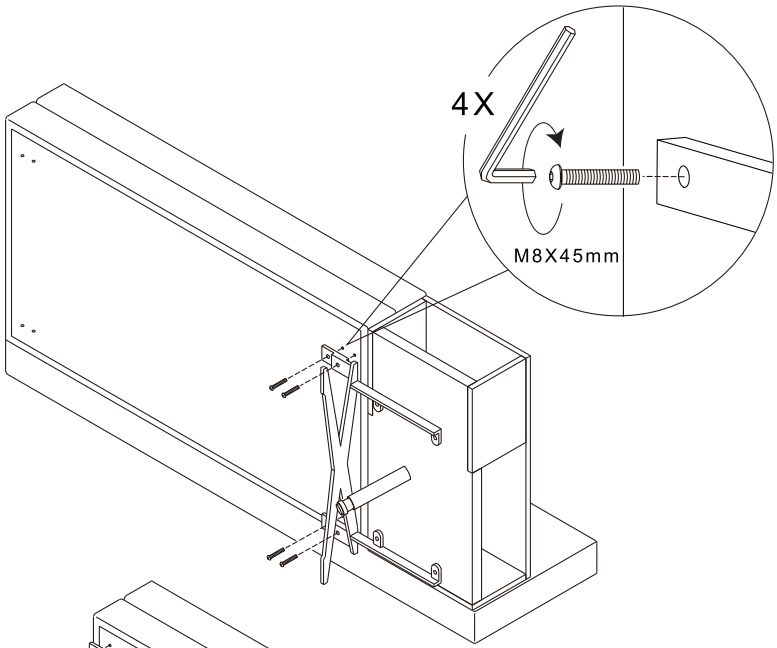

WAKE

Installation Instruction

CAMERICH

M8X30mm

4X

M8X45mm

8X

D35X125mm

1X

M5

C07D0231.

D35X125mm

1X

CAMERICHfurniture

camerich_official