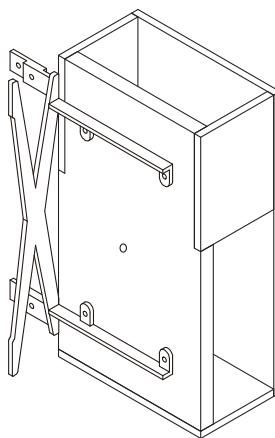

WAKE

Installation Instruction

CAMERICH

M8X30mm

4X

M8X45mm

8X

D35X125mm

1X

M5

C07D0231.

D35X125mm

1X

CAMERICHfurniture

camerich_official