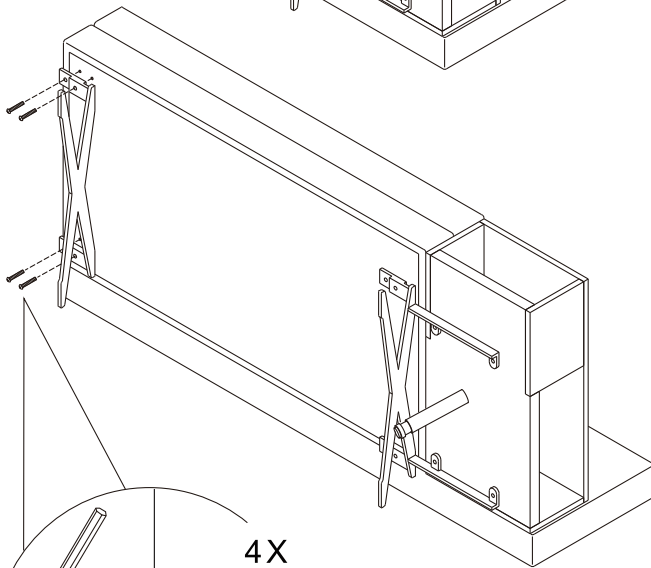

WAKE

Installation Instruction

CAMERICH

M8X30mm

4X

M8X45mm

8X

D35X125mm

1X

M5

C07D0231.

D35X125mm

1X

CAMERICHfurniture

camerich_official