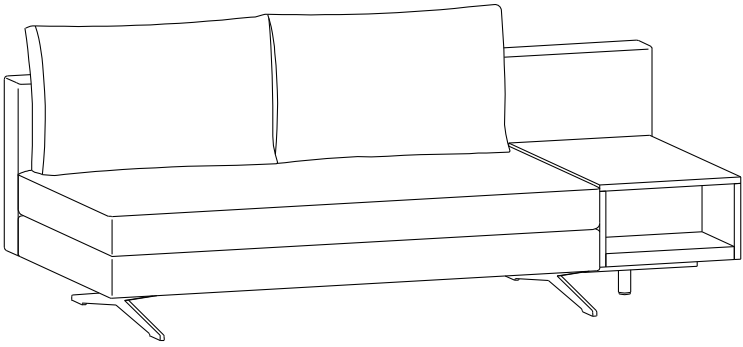

WAKE

Installation Instruction

CAMERICH

M8X30mm

4X

M8X45mm

8X

D35X125mm

1X

M5

C07D0231.

D35X125mm

1X

CAMERICHfurniture

camerich_official